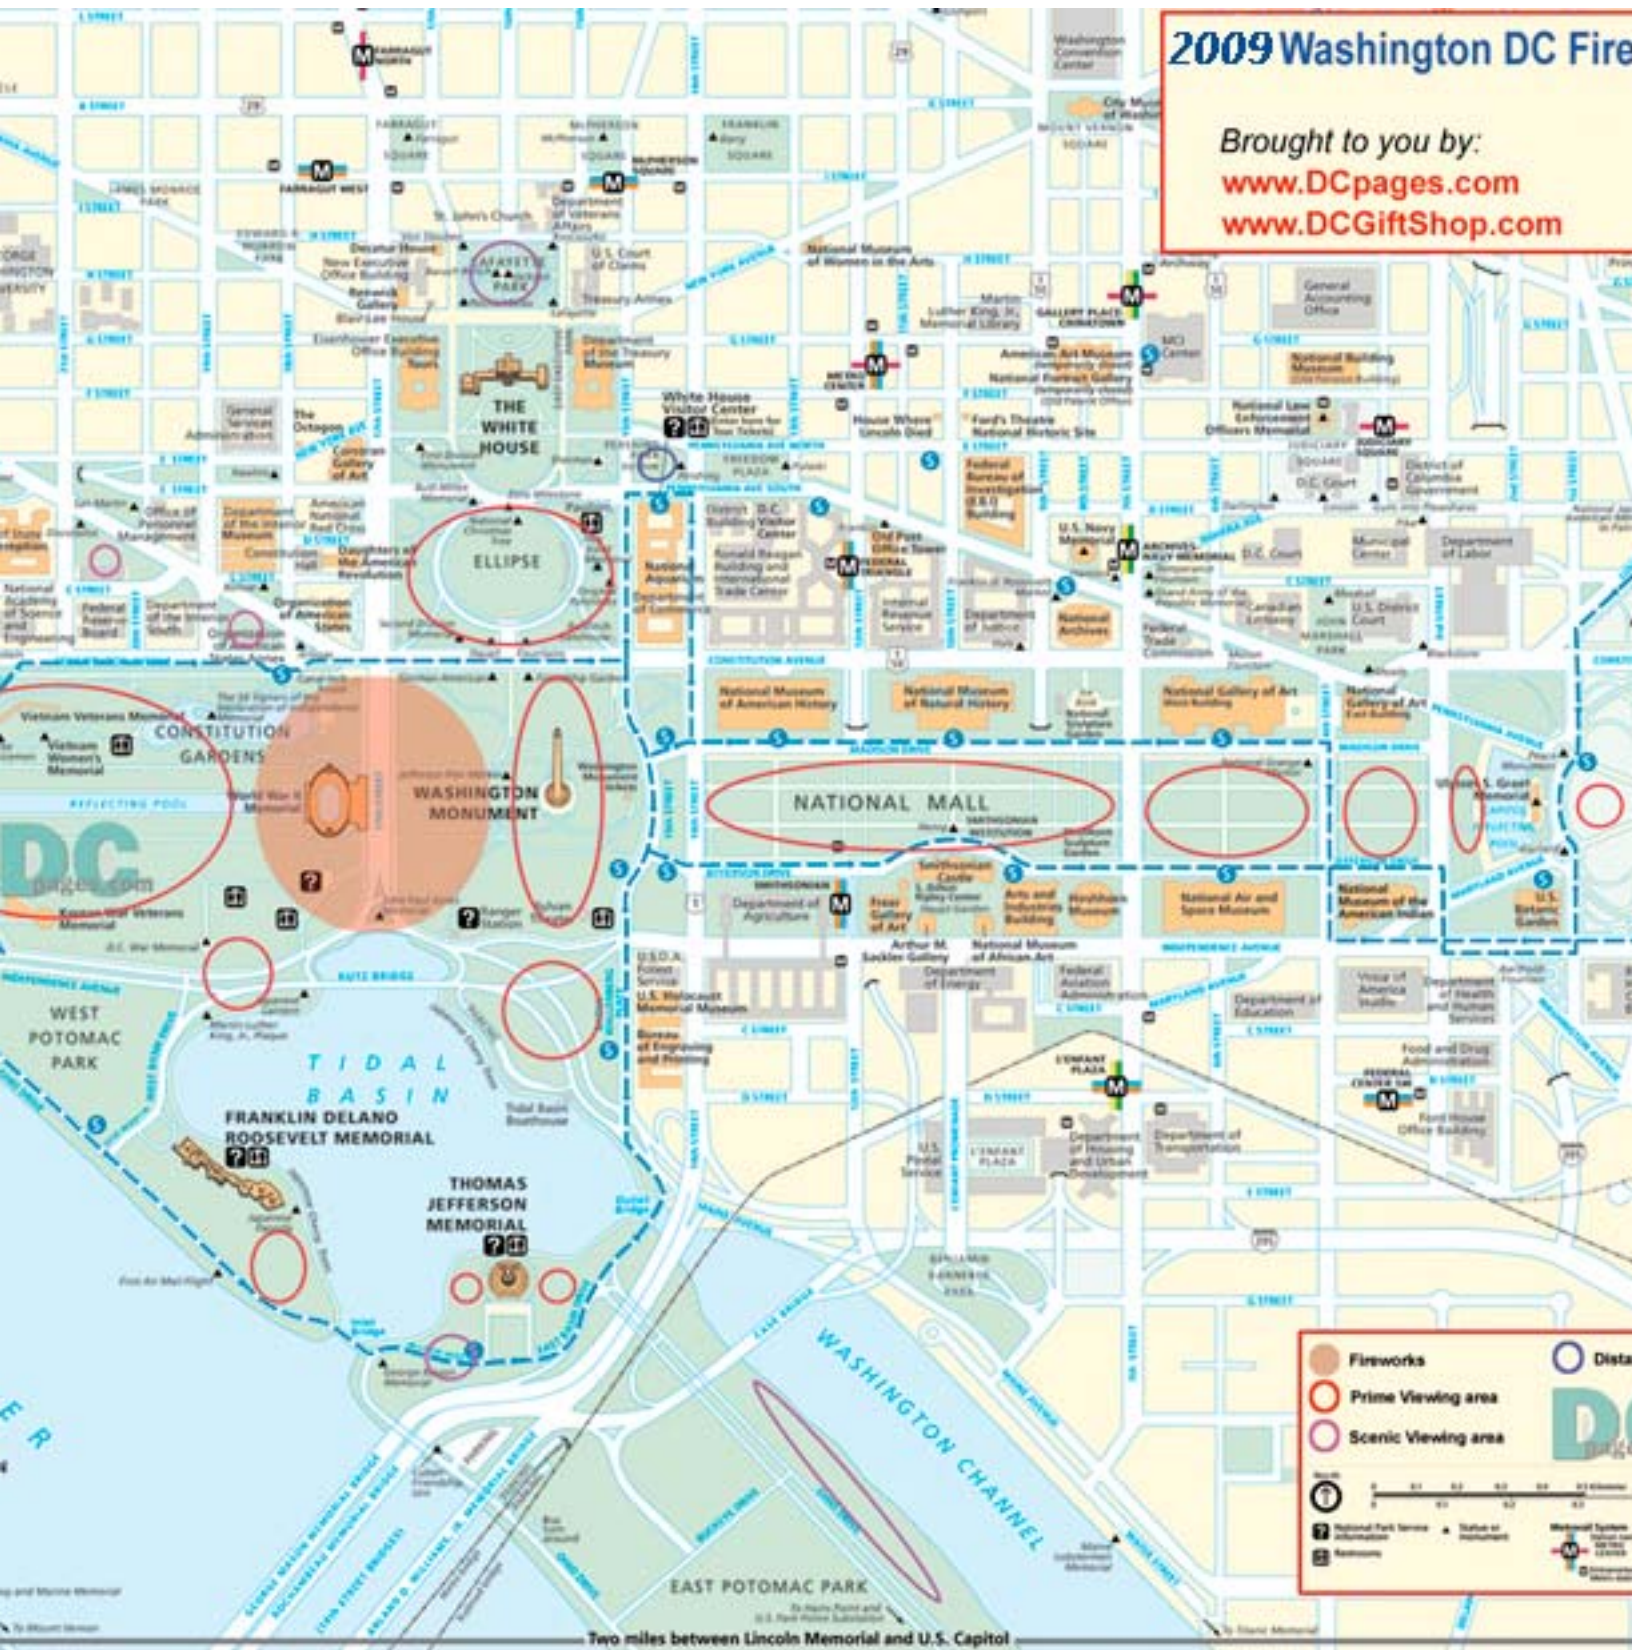

2009 Washington DC Fire

Brought to you by:
www.DCpages.com
www.DCGiftShop.com

Legend:

- Fireworks (Orange circle)
- Prime Viewing area (Red circle)
- Scenic Viewing area (Pink circle)
- Distance (Blue circle with 'D')

Scale: 0 0.1 0.2 0.3 0.4 0.5 Miles

Icons:

- National Park Service information (NPS logo)
- Museum (Museum icon)
- Station or landmark (Star icon)
- Metro System (M icon)

Two miles between Lincoln Memorial and U.S. Capitol